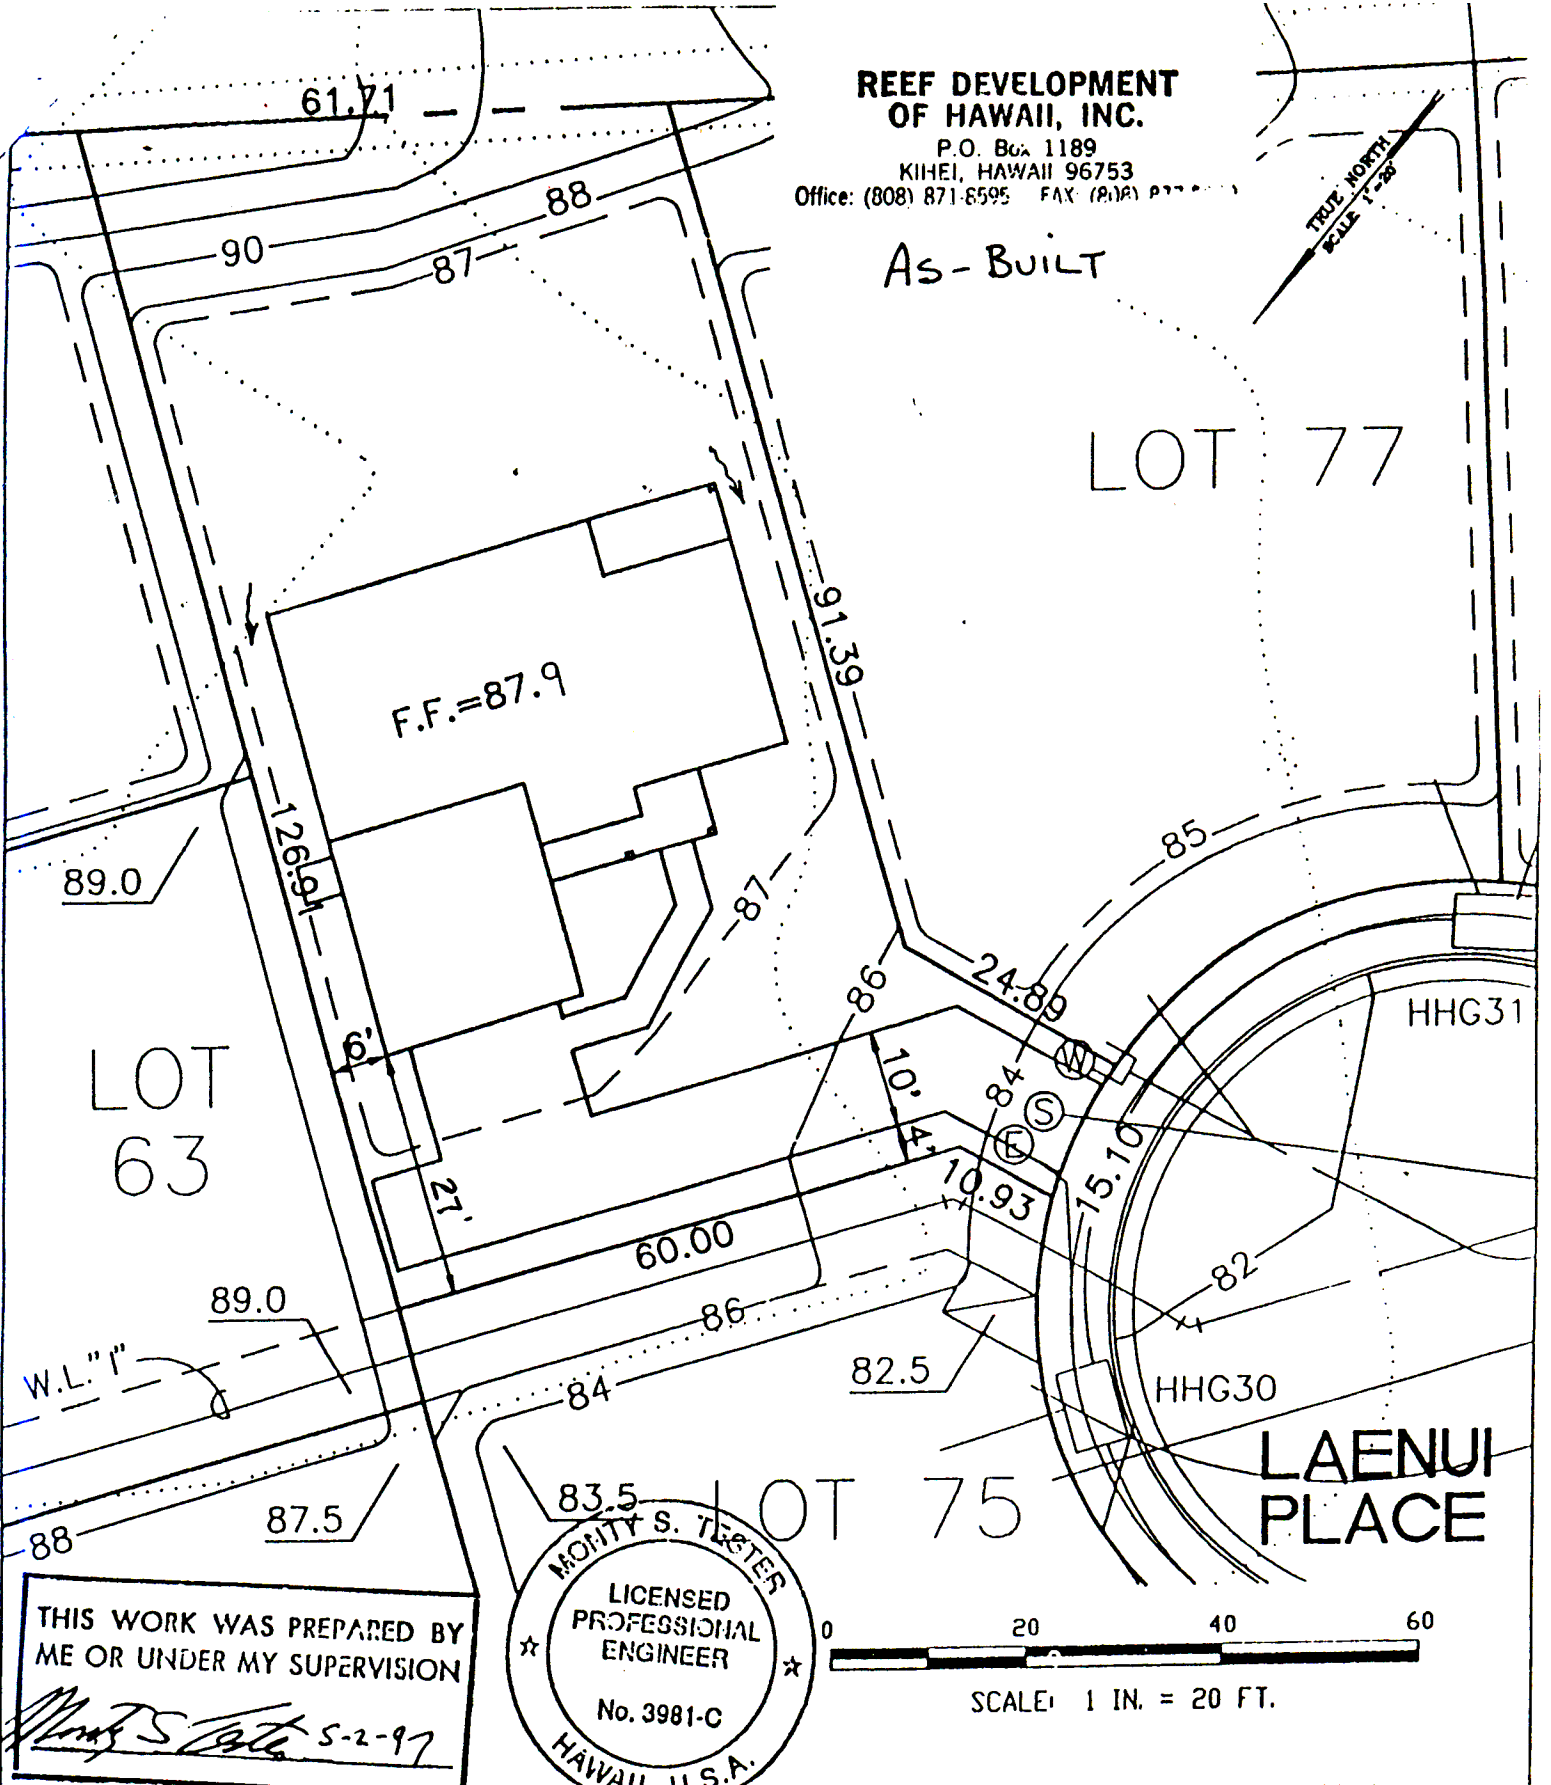

**REEF DEVELOPMENT
OF HAWAII, INC.**

P.O. Box 1189
KIHAEI, HAWAII 96753
Office: (808) 871-8595 FAX: (808) 871-8596

AS-BUILT

LOT 63

LOT 77

LOT 75

LAENUI PLACE